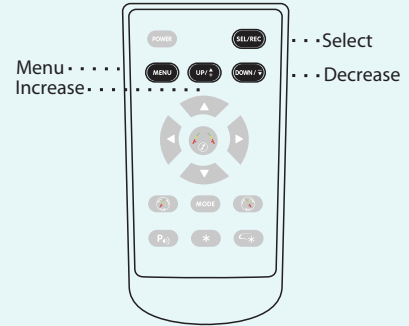

RearSight Rearview Mirror Monitor W / Nighttime Dimming

No.	Functions
①	4.3" High Brightness Monitor
②	Automatic Monitor Dimmer Sensor
③	Nighttime Dimming Control
④	Front/Aux Camera Select - Brightness Control Press for 2 seconds to view Front/Aux Camera Press while viewing Rear Camera to Adjust Monitor Brightness
⑤	Power Standby Indicator