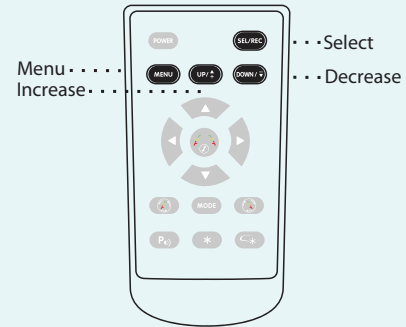

RearSight Rearview Mirror Monitor W / Nighttime Dimming

| No. | Functions |
|-----|---|
| ① | 4.3" High Brightness Monitor |
| ② | Automatic Monitor Dimmer Sensor |
| ③ | Nighttime Dimming Control |
| ④ | Front/Aux Camera Select - Brightness Control Press for 2 seconds to view Front/Aux Camera Press while viewing Rear Camera to Adjust Monitor Brightness |
| ⑤ | Power Standby Indicator |

Rostra RearSight Rear View Mirror Monitor Quick Start Guide

The product is intended to assist in safe driving and to allow the driver to have a broader rear view while the vehicle is in reverse. You, as the driver, are solely responsible for the safe operation of your vehicle and the safety of your passengers according to local traffic regulations. Always use your mirrors and double check around you before backing up. Do not use any features of this system to the extent it distracts you from safe driving. Your first priority while driving should always be the safe operation of your vehicle. Rostra precision controls inc. cannot accept any responsibility whatsoever for accidents resulting from failure to observe these precautions or safety instructions.